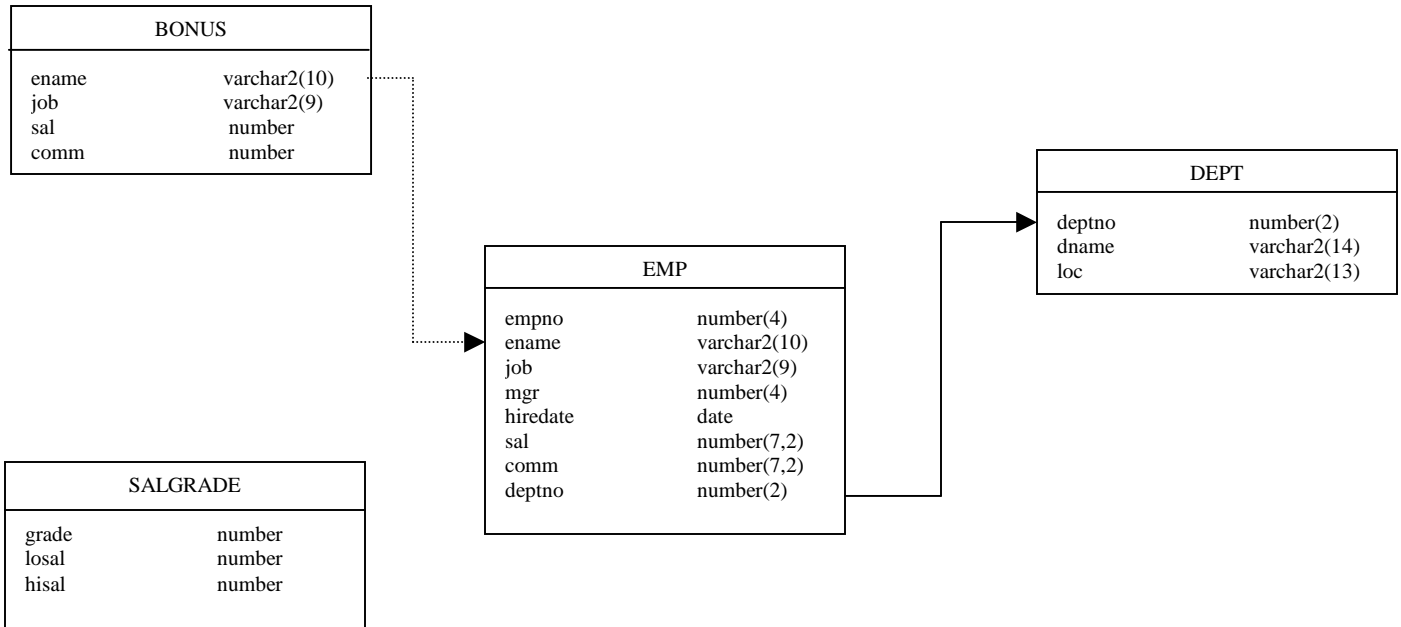

# Data Masker for Oracle

## Scott Sample Schema - Entity Relationship Diagram

An entity relationship diagram for the tables in the Scott sample schema which is supplied with Oracle database.

**Note:** The scott/tiger schema can be built using the Oracle supplied scripts usually found in <OracleInstallDir>/rdbms/admin/utlsampl.sql